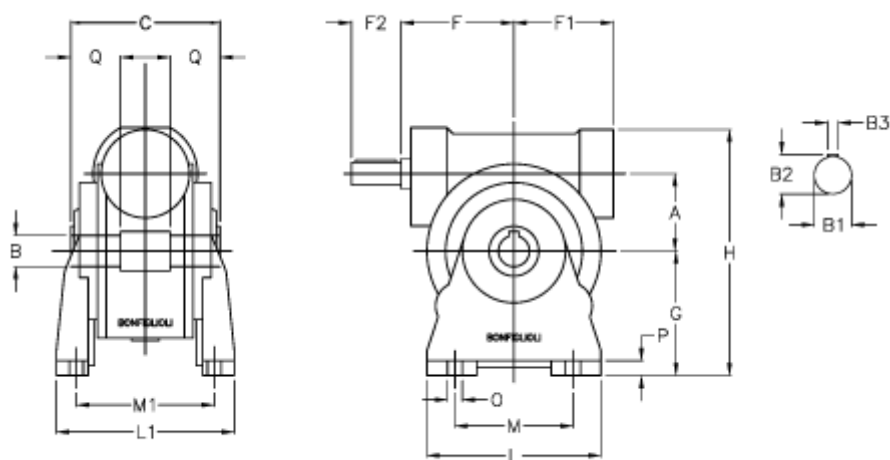

Article number: 3901049045200

Description: Worm gear with solid input shaft  
VF 49A-45-HS

## Measures

a	= 49.5	F1	= 63	P	= 12
B	= 25	g	= 82	Q	= 22.5
B1 E7	= 16	H	= 162		
B2	= 18.0	L	= 110		
B3 H9	= 5	L1	= 124		
C	= 82	m	= 63		
Description	= VF 49A-xx-63B5	M1	= 98.5		
F	= 65.0	O	= 8.5		